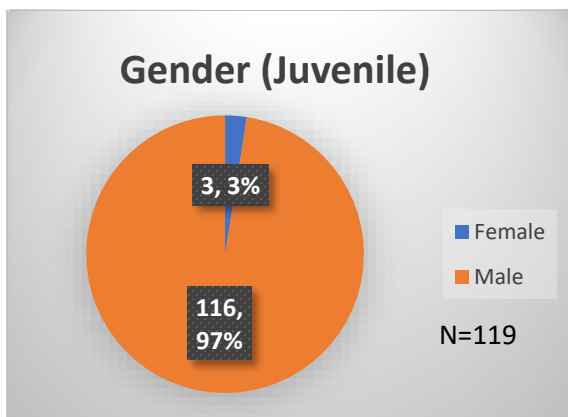

Daily Data Dashboard – February 10, 2023

Demographics for JTDC Population

Friday Morning Midnight Count

Total # of probation Involved youth¹: 1,100

¹ Probation Active: Any youth who is pending sentencing with an active social history, has been formally placed on probation or supervision with Cook County Juvenile Probation on the date of the report.

*Age, Gender and Race for Criminal Court population (N=1) is not represented in this report.

Data sources: cFive Supervisor – Probation Population and RMIS – JTDC Population

Daily Data Dashboard – February 10, 2023
Demographics for JTDC Population
Friday Morning Midnight Count