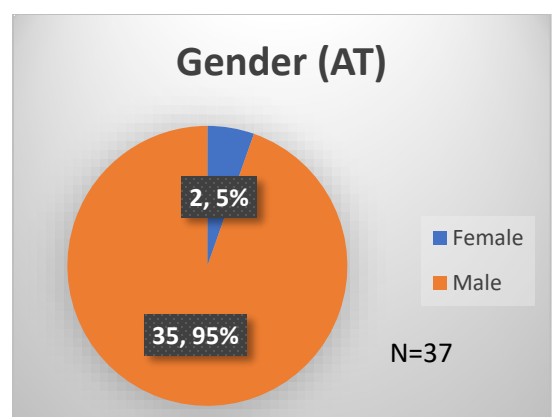

Daily Data Dashboard – February 10, 2023

Demographics for JTDC Population

Friday Morning Midnight Count

Total # of probation Involved youth¹: 1,100

¹ Probation Active: Any youth who is pending sentencing with an active social history, has been formally placed on probation or supervision with Cook County Juvenile Probation on the date of the report.

*Age, Gender and Race for Criminal Court population (N=1) is not represented in this report.

Data sources: cFive Supervisor – Probation Population and RMIS – JTDC Population

Daily Data Dashboard – February 10, 2023
Demographics for JTDC Population
Friday Morning Midnight Count