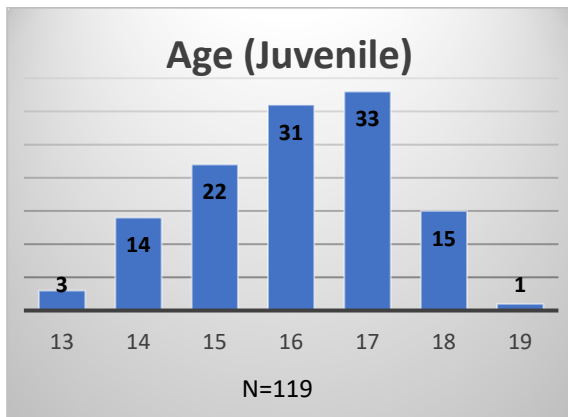

Daily Data Dashboard – February 10, 2023

Demographics for JTDC Population

Friday Morning Midnight Count

Total # of probation Involved youth¹: 1,100

¹ Probation Active: Any youth who is pending sentencing with an active social history, has been formally placed on probation or supervision with Cook County Juvenile Probation on the date of the report.

*Age, Gender and Race for Criminal Court population (N=1) is not represented in this report.

Data sources: cFive Supervisor – Probation Population and RMIS – JTDC Population

Daily Data Dashboard – February 10, 2023
Demographics for JTDC Population
Friday Morning Midnight Count