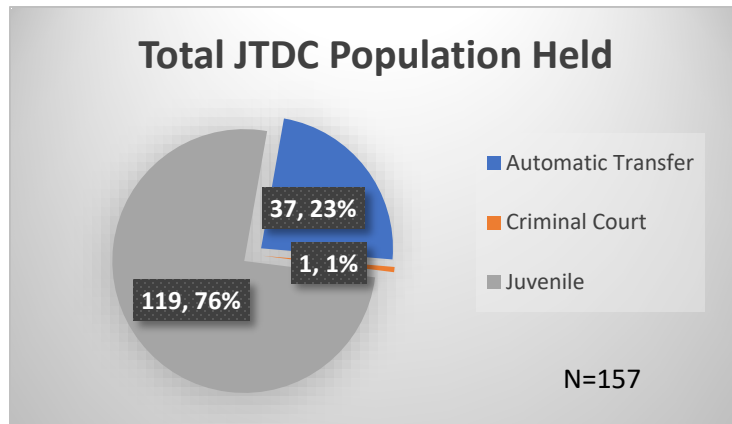

Daily Data Dashboard – February 10, 2023

Demographics for JTDC Population

Friday Morning Midnight Count

Total # of probation Involved youth¹: 1,100

¹ Probation Active: Any youth who is pending sentencing with an active social history, has been formally placed on probation or supervision with Cook County Juvenile Probation on the date of the report.

*Age, Gender and Race for Criminal Court population (N=1) is not represented in this report.

Data sources: cFive Supervisor – Probation Population and RMIS – JTDC Population

Daily Data Dashboard – February 10, 2023
Demographics for JTDC Population
Friday Morning Midnight Count