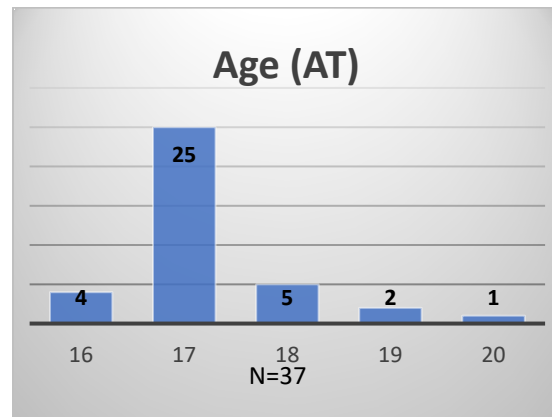

Daily Data Dashboard – February 10, 2023

Demographics for JTDC Population

Friday Morning Midnight Count

Total # of probation Involved youth¹: 1,100

¹ Probation Active: Any youth who is pending sentencing with an active social history, has been formally placed on probation or supervision with Cook County Juvenile Probation on the date of the report.

*Age, Gender and Race for Criminal Court population (N=1) is not represented in this report.

Data sources: cFive Supervisor – Probation Population and RMIS – JTDC Population

Daily Data Dashboard – February 10, 2023
Demographics for JTDC Population
Friday Morning Midnight Count